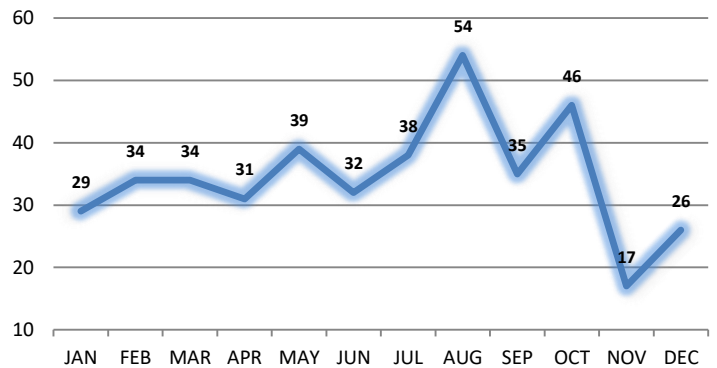

SAN RAFAEL POLICE DEPARTMENT

1400 FIFTH AVENUE, SAN RAFAEL, CA 94901 | TEL: 415.485.3000 | www.srpd.org

JANUARY 1, 2019 – DECEMBER 31, 2019 Gerstle Park Crime Stats

Yearly Count

27% increase in reports taken from 2018 to 2019

JANUARY 1, 2019 – DECEMBER 31, 2019

Crime Type

TRAFFIC INCIDENTS:
29 Accidents
53 Cites/Tow

Count by Month

Count by Day of Week