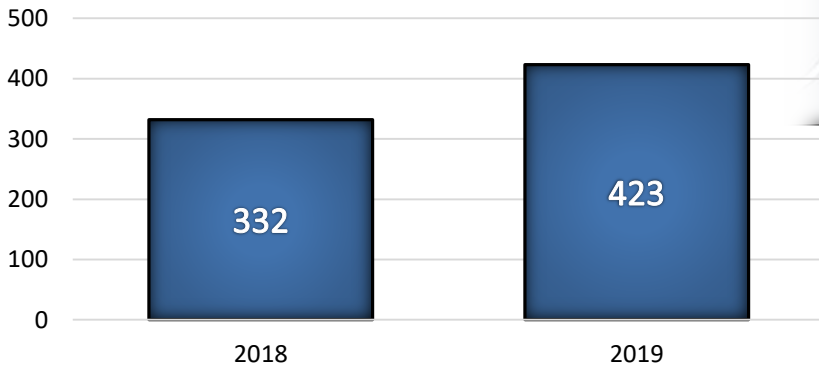

SAN RAFAEL POLICE DEPARTMENT

1400 FIFTH AVENUE, SAN RAFAEL, CA 94901 | TEL: 415.485.3000 | www.srpd.org

JANUARY 1, 2019 – DECEMBER 31, 2019 Gerstle Park Crime Stats

Yearly Count

27% increase in reports taken from 2018 to 2019

JANUARY 1, 2019 – DECEMBER 31, 2019

Crime Type

TRAFFIC INCIDENTS:
29 Accidents
53 Cites/Tow

Count by Month

Count by Day of Week