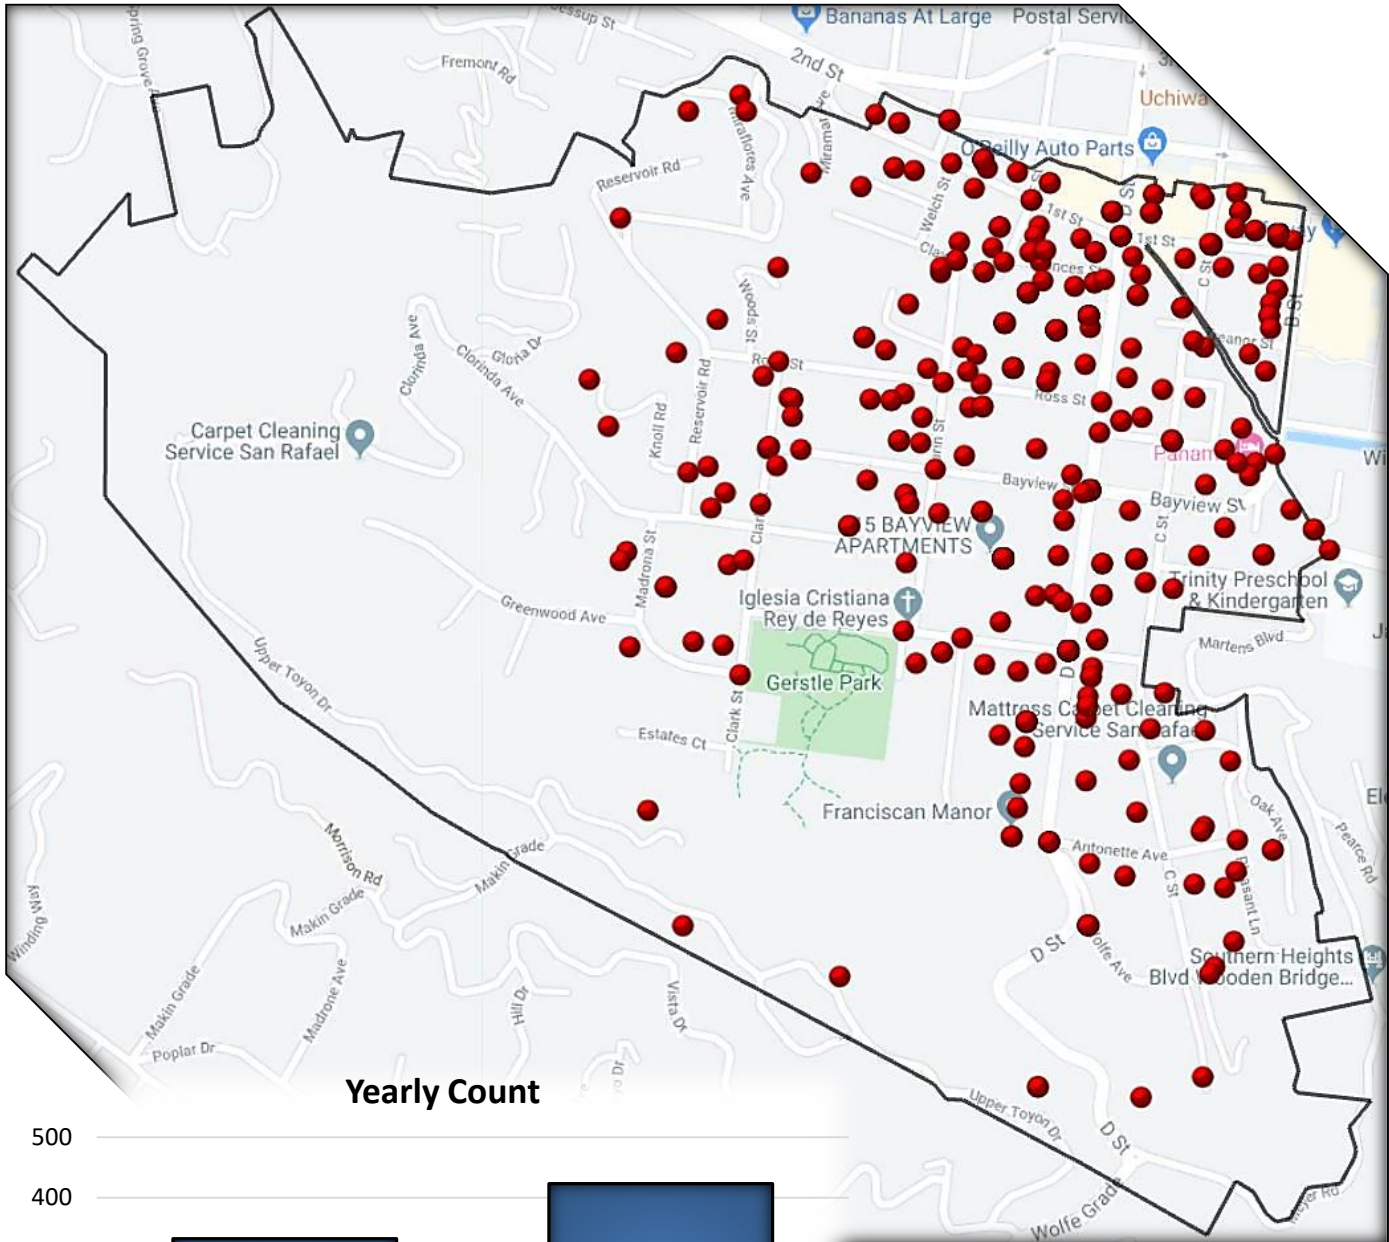

SAN RAFAEL POLICE DEPARTMENT

1400 FIFTH AVENUE, SAN RAFAEL, CA 94901 | TEL: 415.485.3000 | www.srpd.org

JANUARY 1, 2019 – DECEMBER 31, 2019 Gerstle Park Crime Stats

Yearly Count

27% increase in reports taken from 2018 to 2019

JANUARY 1, 2019 – DECEMBER 31, 2019

Crime Type

TRAFFIC INCIDENTS:
29 Accidents
53 Cites/Tow

Count by Month

Count by Day of Week