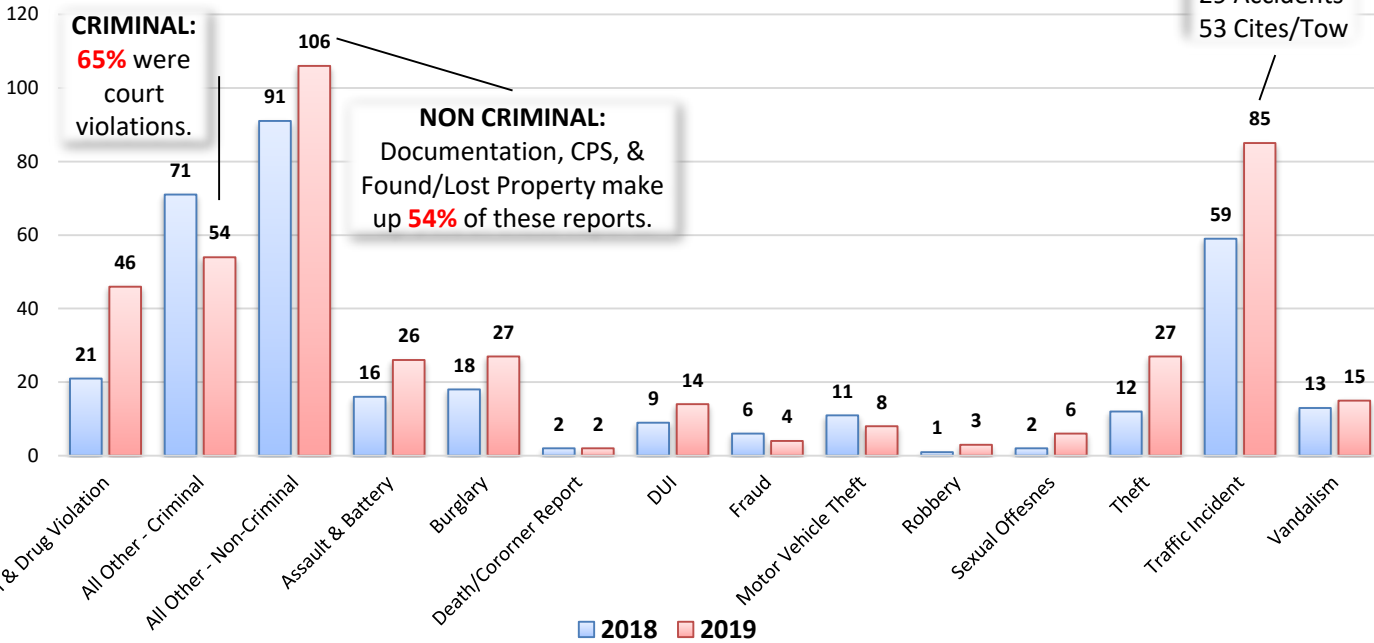

SAN RAFAEL POLICE DEPARTMENT

1400 FIFTH AVENUE, SAN RAFAEL, CA 94901 | TEL: 415.485.3000 | www.srpd.org

JANUARY 1, 2019 – DECEMBER 31, 2019 Gerstle Park Crime Stats

Yearly Count

27% increase in reports taken from 2018 to 2019

JANUARY 1, 2019 – DECEMBER 31, 2019

Crime Type

TRAFFIC INCIDENTS:
29 Accidents
53 Cites/Tow

Count by Month

Count by Day of Week