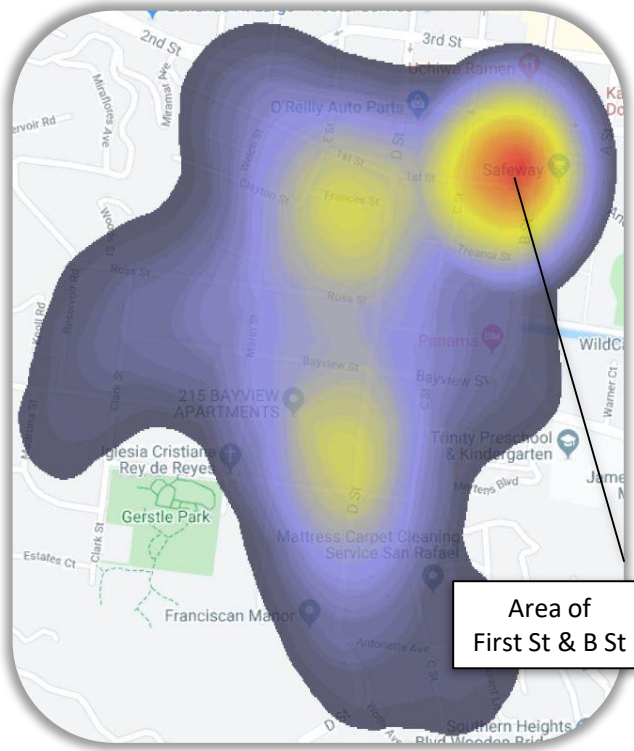

SAN RAFAEL POLICE DEPARTMENT

1400 FIFTH AVENUE, SAN RAFAEL, CA 94901 | TEL: 415.485.3000 | www.srpd.org

JANUARY 1, 2019 – DECEMBER 31, 2019 Gerstle Park Crime Stats

Yearly Count

27% increase in reports taken from 2018 to 2019

JANUARY 1, 2019 – DECEMBER 31, 2019

Crime Type

TRAFFIC INCIDENTS:
29 Accidents
53 Cites/Tow

Count by Month

Count by Day of Week